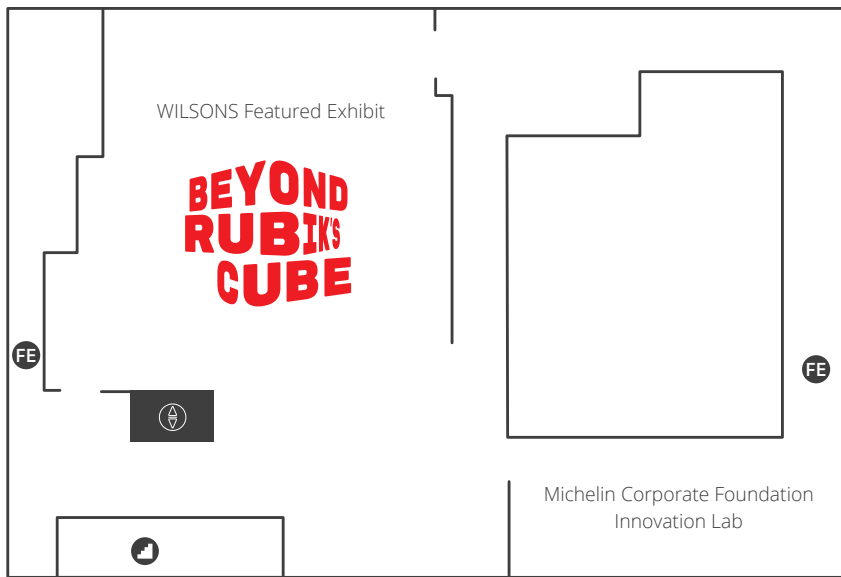

Discovery Centre Visitor's Map

- Entrance
- Elevator
- Washrooms
- Stairs
- Fire Exit
- First Aid

Helpful Tips

1. Create a buddy system
2. Line up 10 minutes before a dome show starts
3. While you're here, sign up for a membership
4. Follow @DiscoveryCntr on Twitter for the latest updates & news
5. Enjoy a yummy lunch or treat from Bird's Nest Café (level 3)