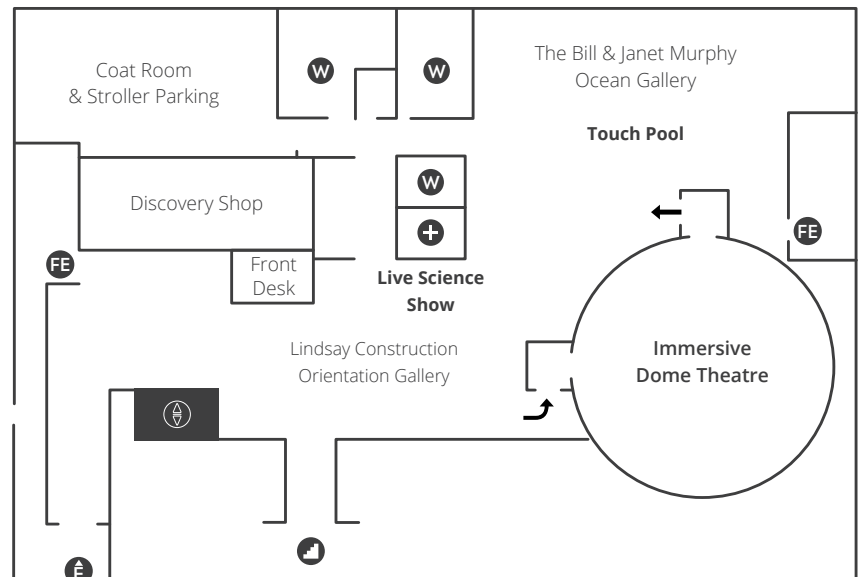

Level 1

Discovery Centre Visitor's Map

- Entrance
- Elevator
- Washrooms
- Stairs
- Fire Exit
- First Aid

Helpful Tips

1. Create a buddy system
2. Line up 10 minutes before a dome show starts
3. While you're here, sign up for a membership
4. Follow @DiscoveryCntr on Twitter for the latest updates & news
5. Enjoy a yummy lunch or treat from Bird's Nest Café (level 3)